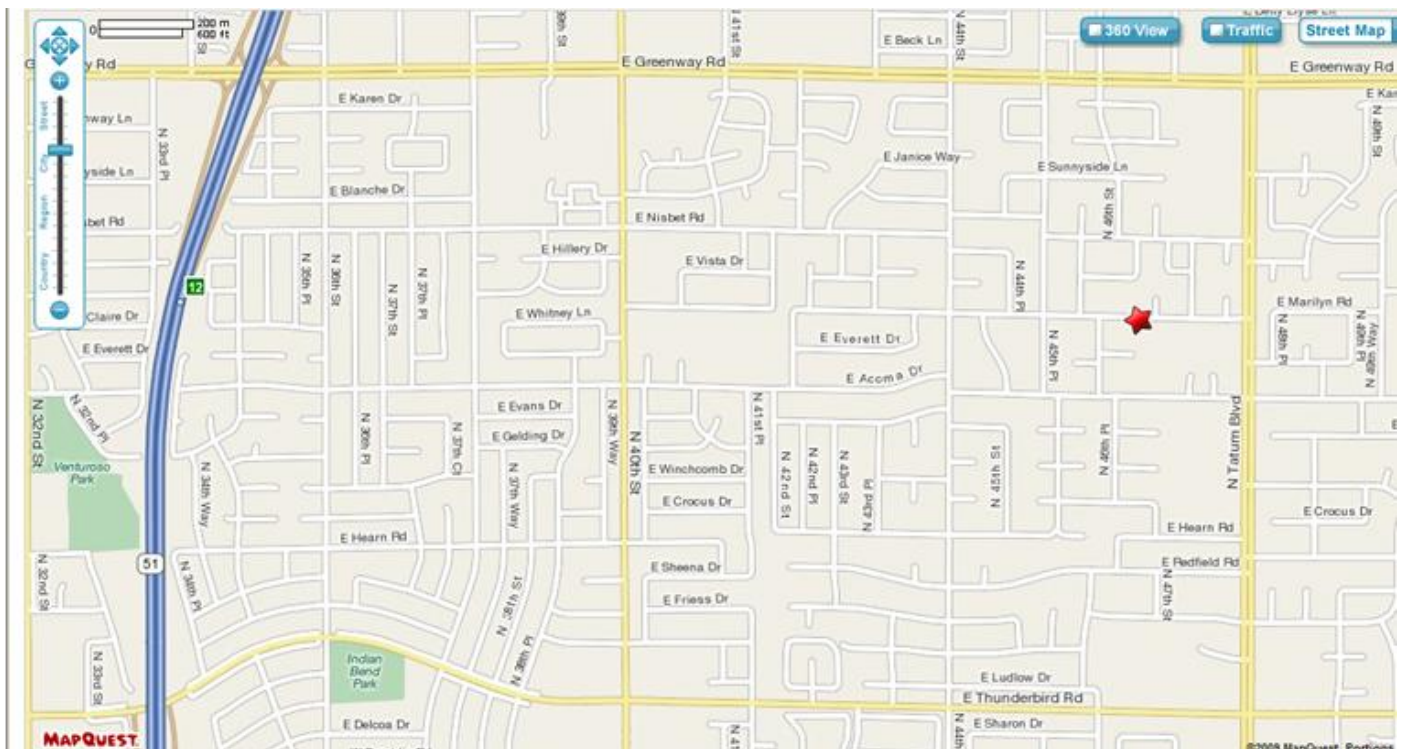

# MINDERFUL CENTER: CLASSROOM SITE

**TEMPLE CHAI: SANCTUARY \* 4645 E. Marilyn Rd. \* Phoenix, AZ 85032**

*Marilyn Rd. (east-west street) is approximately halfway between Greenway Parkway & Thunderbird Rd.*

*For printed map & directions, press your “control” key & click on following link: [www.mapquest.com](http://www.mapquest.com)*

**BUILDING: SANCTUARY (Large Classes): One-story building next to Feinberg Learning Center, (west side)**

*Marilyn Rd. (east-west street) is approximately halfway between Greenway Parkway & Thunderbird Rd.*

*Picture is of **FEINBERG LEARNING CENTER**. This is what you'll see when you pull into the parking lot. **THE SANCTUARY** is behind.*

=====

1) **From Scottsdale:** Take Cactus Blvd. west to Tatum Blvd (a light). Turn right (north) and go about a mile north past Thunderbird Rd (a light), then about half a mile to Marilyn Rd., one block past Acoma (a light); turn left (west) on Marilyn Rd and go 1 block. Temple Chai-Feinberg Learning Center on the left.